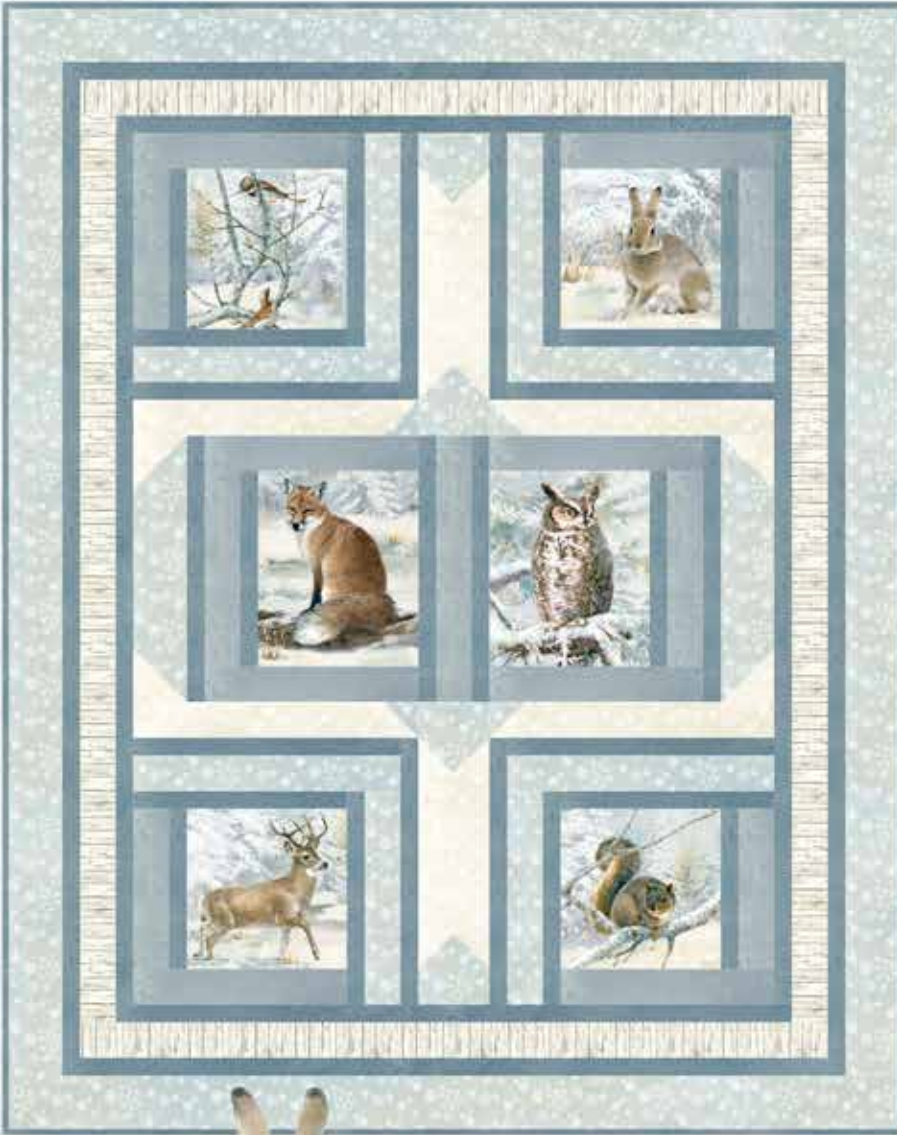

ENCHANTED FOREST

NORTHCOTT
Premium
Flannel

by Hilltop
Designs

Created by Hilltop Designs, Enchanted Forest radiates the magic of a winter woodland after a heavy snowfall when all is quiet, pure and white. The collection features a stunning panel print and border stripe on Northcott's premium quality flannel.

View the entire collection at www.northcott.com and use the Product Finder tool to locate a quilt shop that carries this line.

Forest Friends • 50" x 63" • by Rita Guzzard and Lori Marsh of Nine Mile Patterns

 **NORTHCOTT**
Cottons that feel like silk